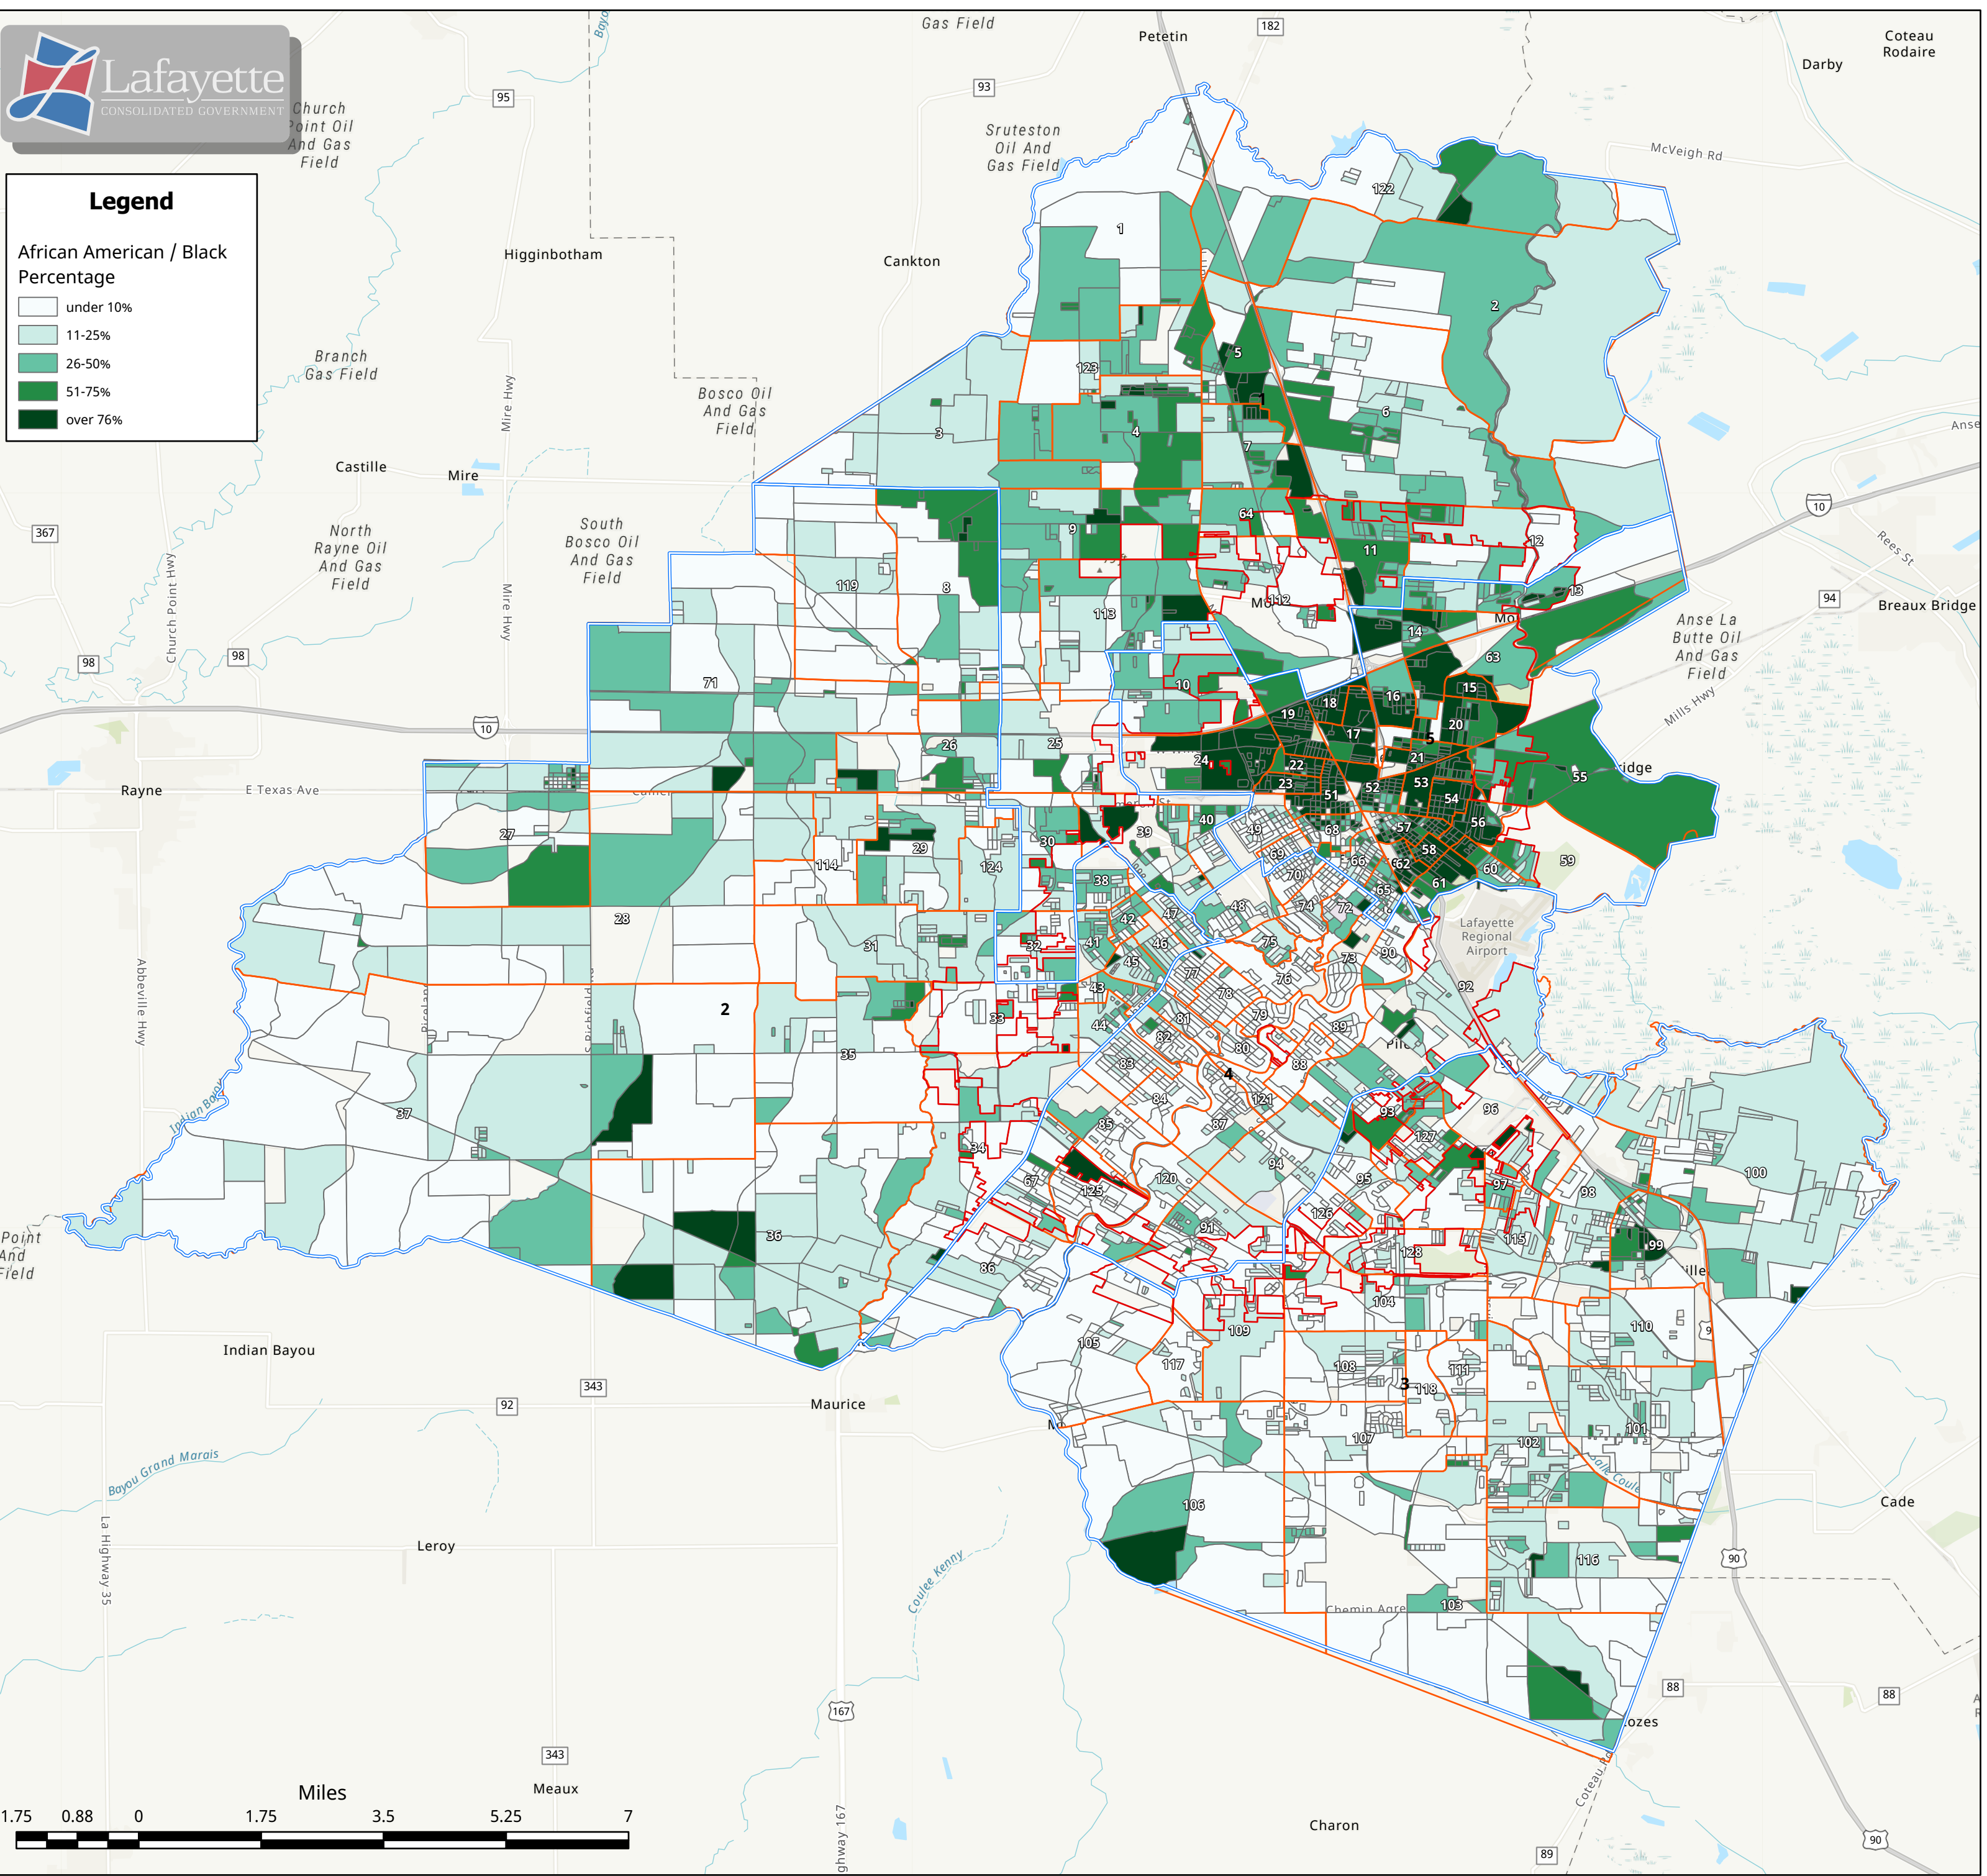

**Legend**

African American / Black Percentage

- under 10%
- 11-25%
- 26-50%
- 51-75%
- over 76%

# Lafayette Parish

## 2020 African American / Black Percentage by Census Block